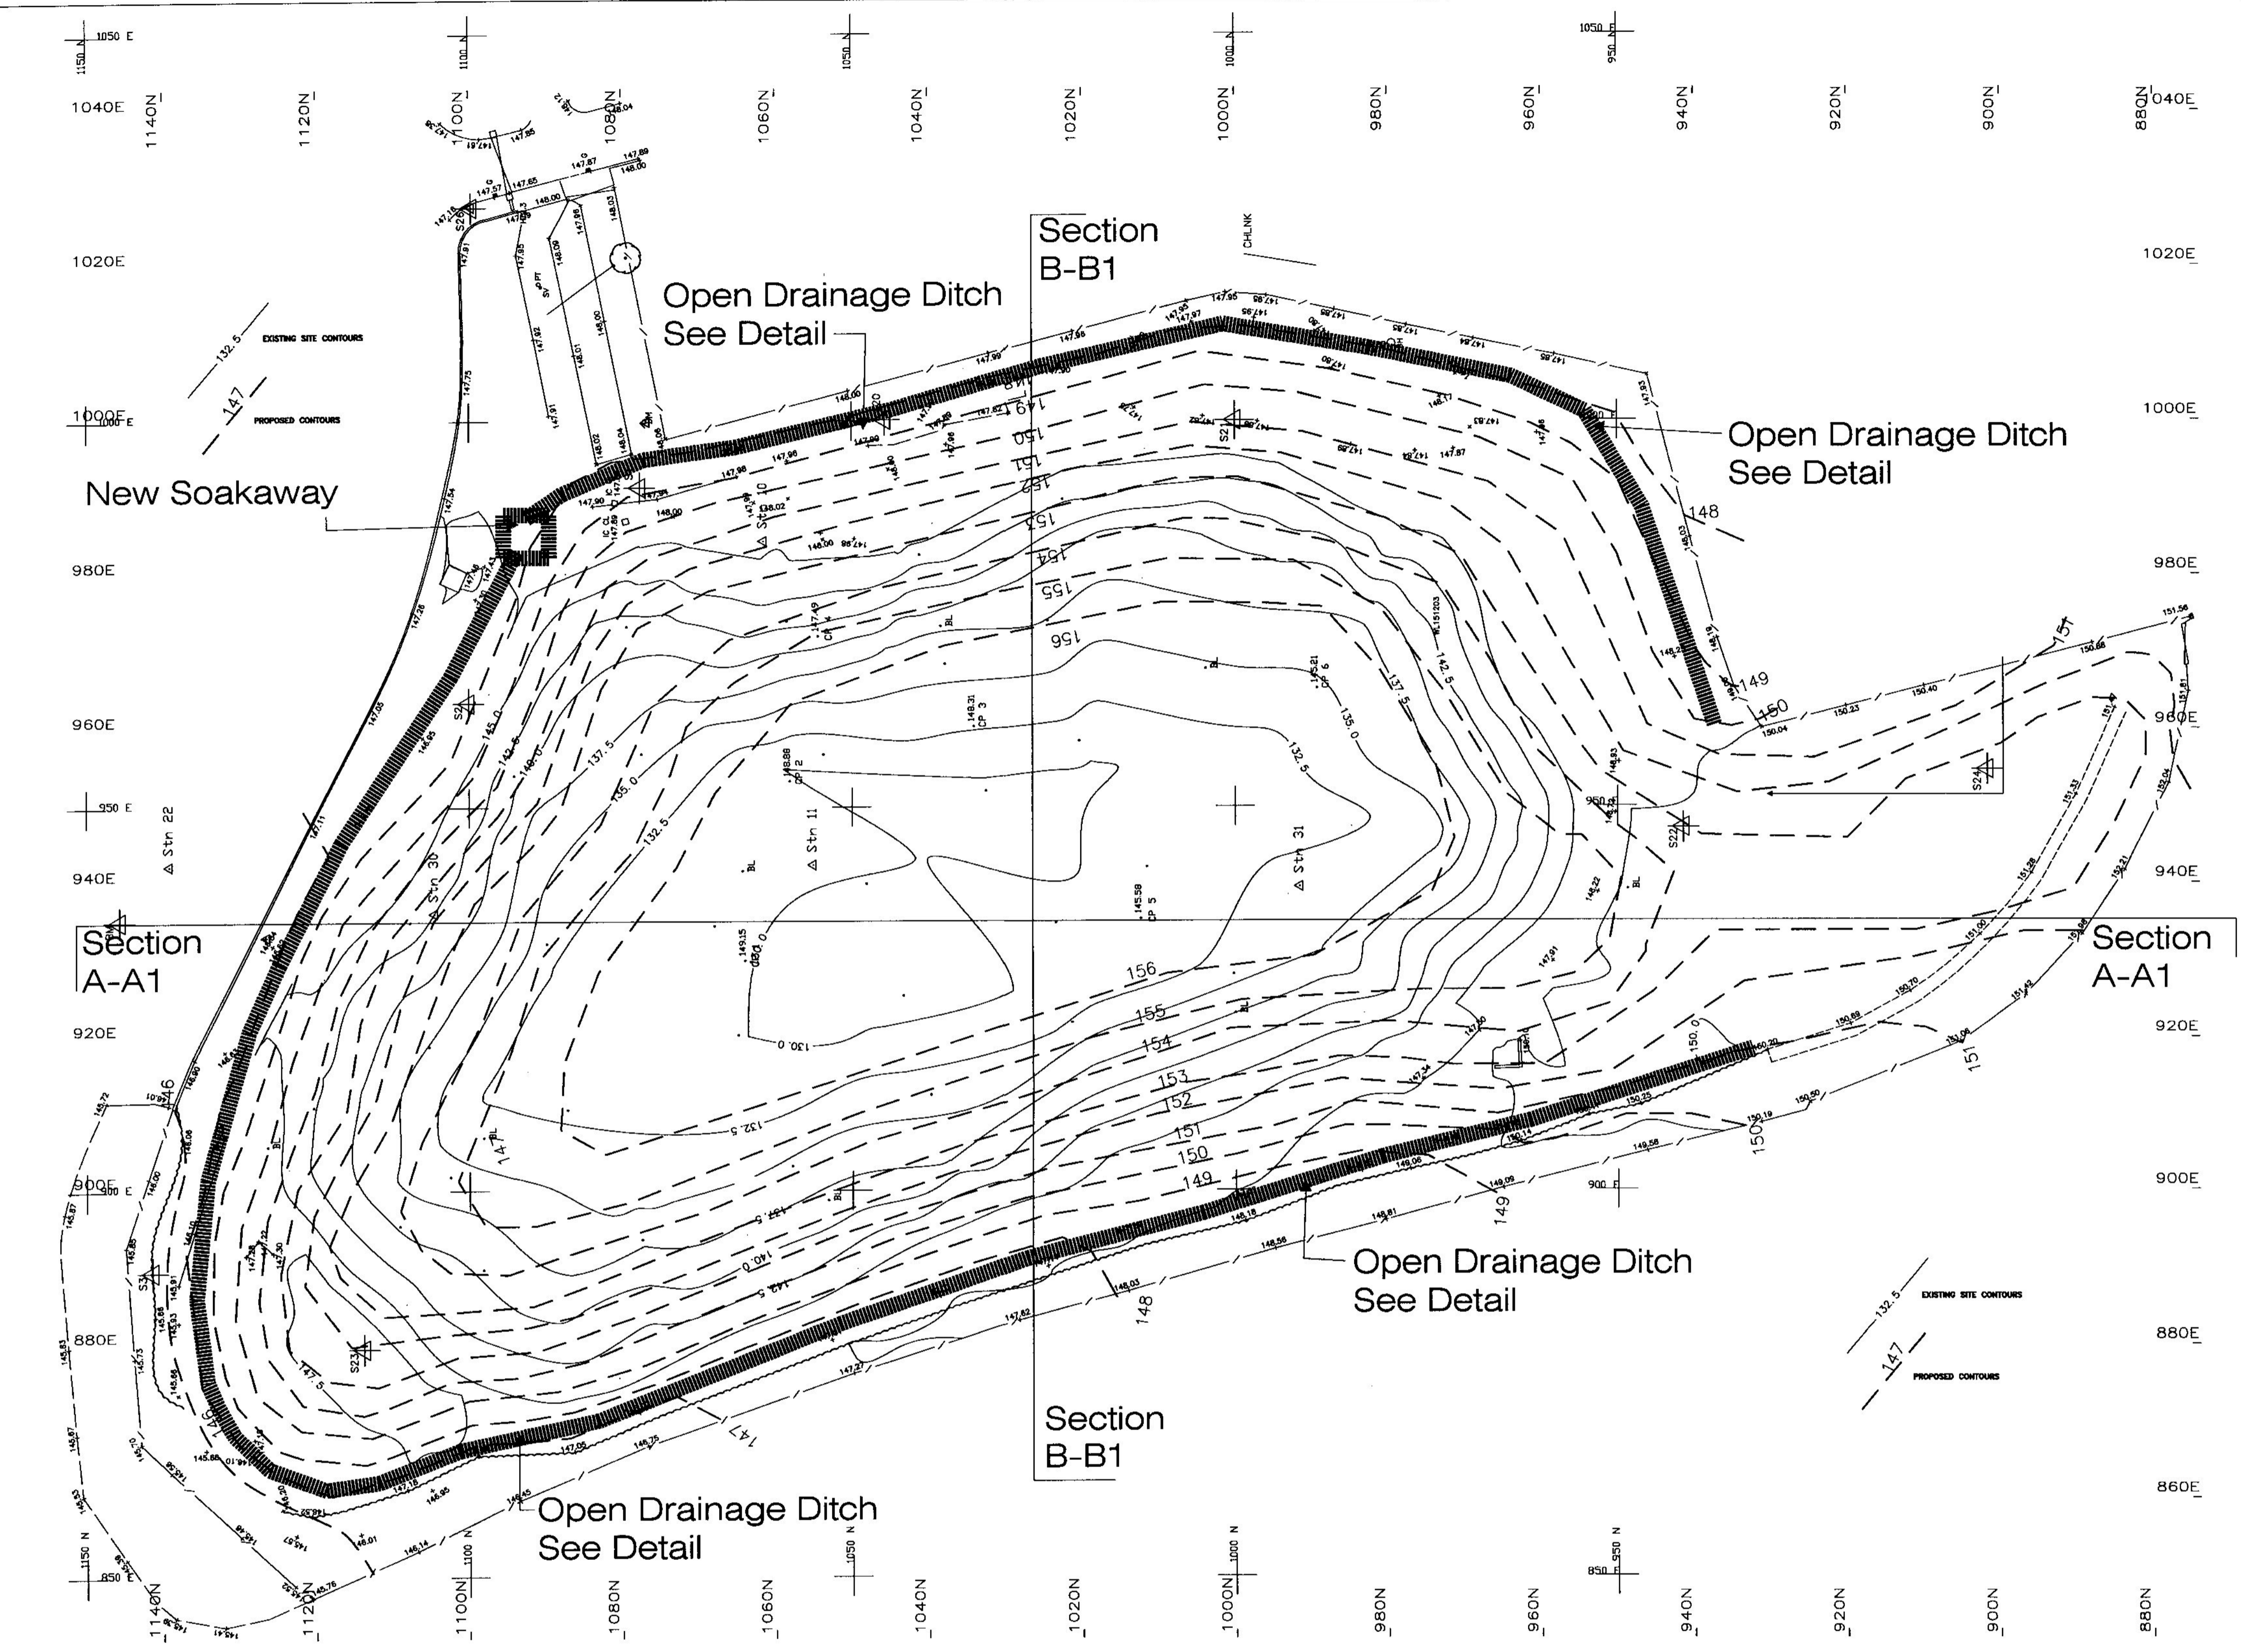

figured dimensions only to be used
refer any query to the office of origination

amendments and notes
REV (-) (Date) (Listed Amendments)

RECEIVED
29 APR 2010
PLANNING SECTION

client:
CLEEVE INVESTMENTS LTD

project:
APOLLO LAGOON
OLDBURY

drawing:
Proposed Contours

status:
PLANNING

date: 04/10	drawn: TGW	number: 04-11-04
scale: 1:500	checked: A1	revision: (-)

Bea Limited
Landscape Design

132A The Westlands Compton Road Wolverhampton WV3 9QB
Tel: 01902 424950 Fax: 01902 422929 Email: info@bealandscape.co.uk