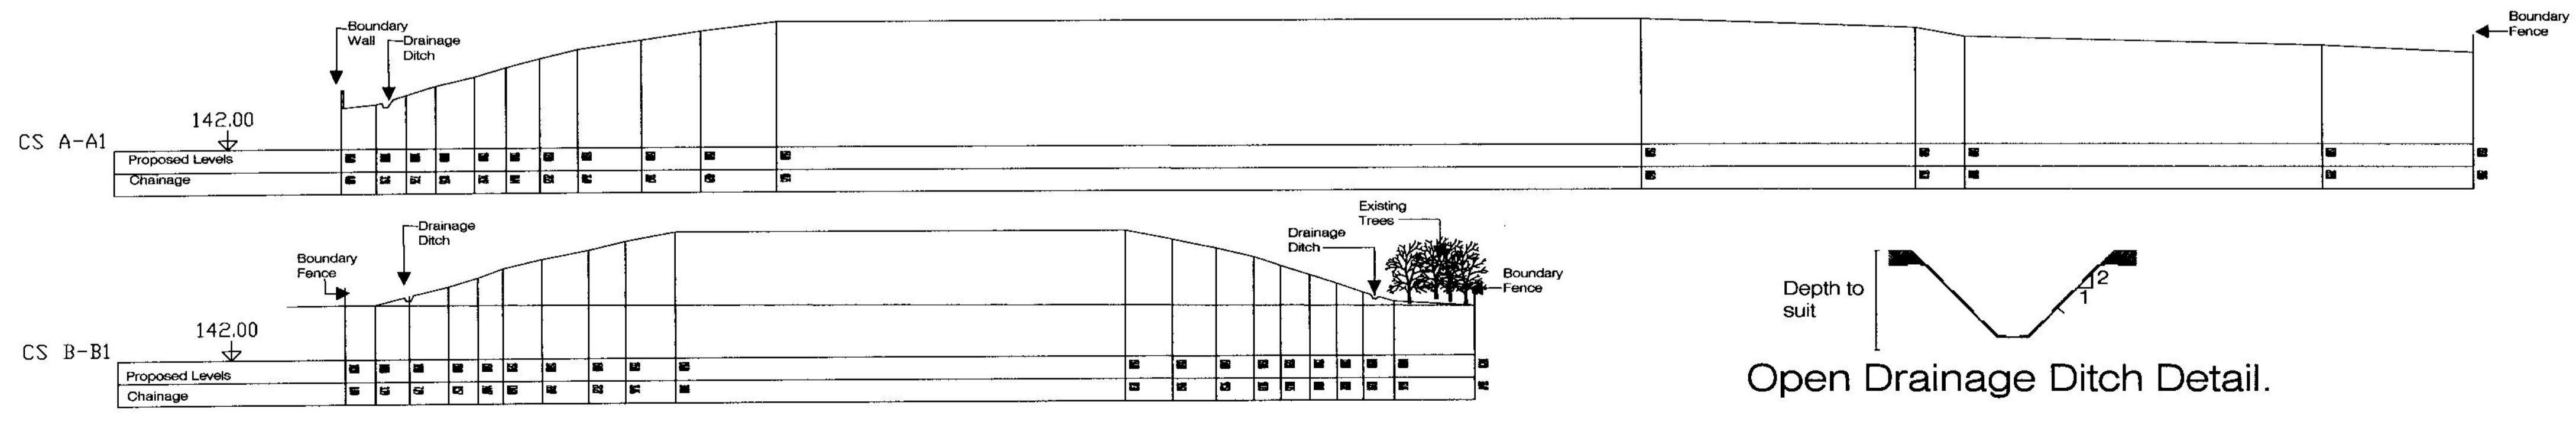

figured dimensions only to be used
refer any query to the office of origination

amendments and notes
REV (-) (Date) (Listed Amendments)

RECEIVED
29 APR 2010
PLANNING SECTION

client:
CLEEVE INVESTMENTS LTD

project:
APOLLO LAGOON
OLDBURY

drawing:
Proposed Contours

status:
PLANNING

date: 04/10	drawn: TGW	number: 04-11-04
scale: 1:500	checked: A1	revision: (-)

Bea Limited
Landscape Design

132A The Westlands Compton Road Wolverhampton WV3 9QB
Tel: 01902 424950 Fax: 01902 422929 Email: info@bealandscape.co.uk