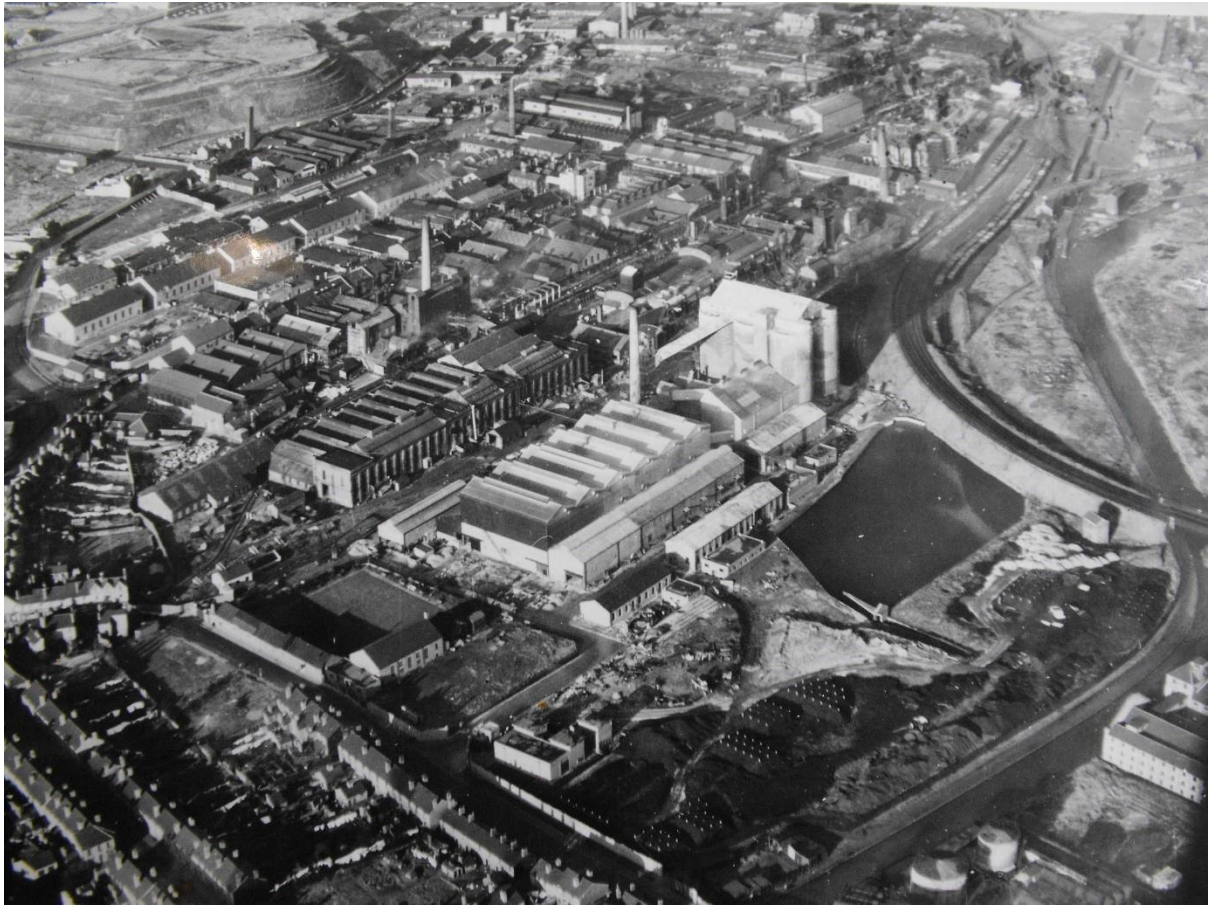

WORKERS FLEE ACID CLOUD

MARCH

APRIL						
M	T	W	T	F	S	S
				1	2	3
4	5	6	7	8	9	10
11	12	13	14	15	16	17
18	19	20	21	22	23	24
25	26	27	28	29	30	

MONDAY	TUESDAY	WEDNESDAY	THURSDAY	FRIDAY	SATURDAY	SUNDAY
	1	2	3	4	5	6
7	8	9	10	11	12	13
14	15	16	17	18	19	20
21	22	23	24	25	26	27
28	29	30	31	NOTES		