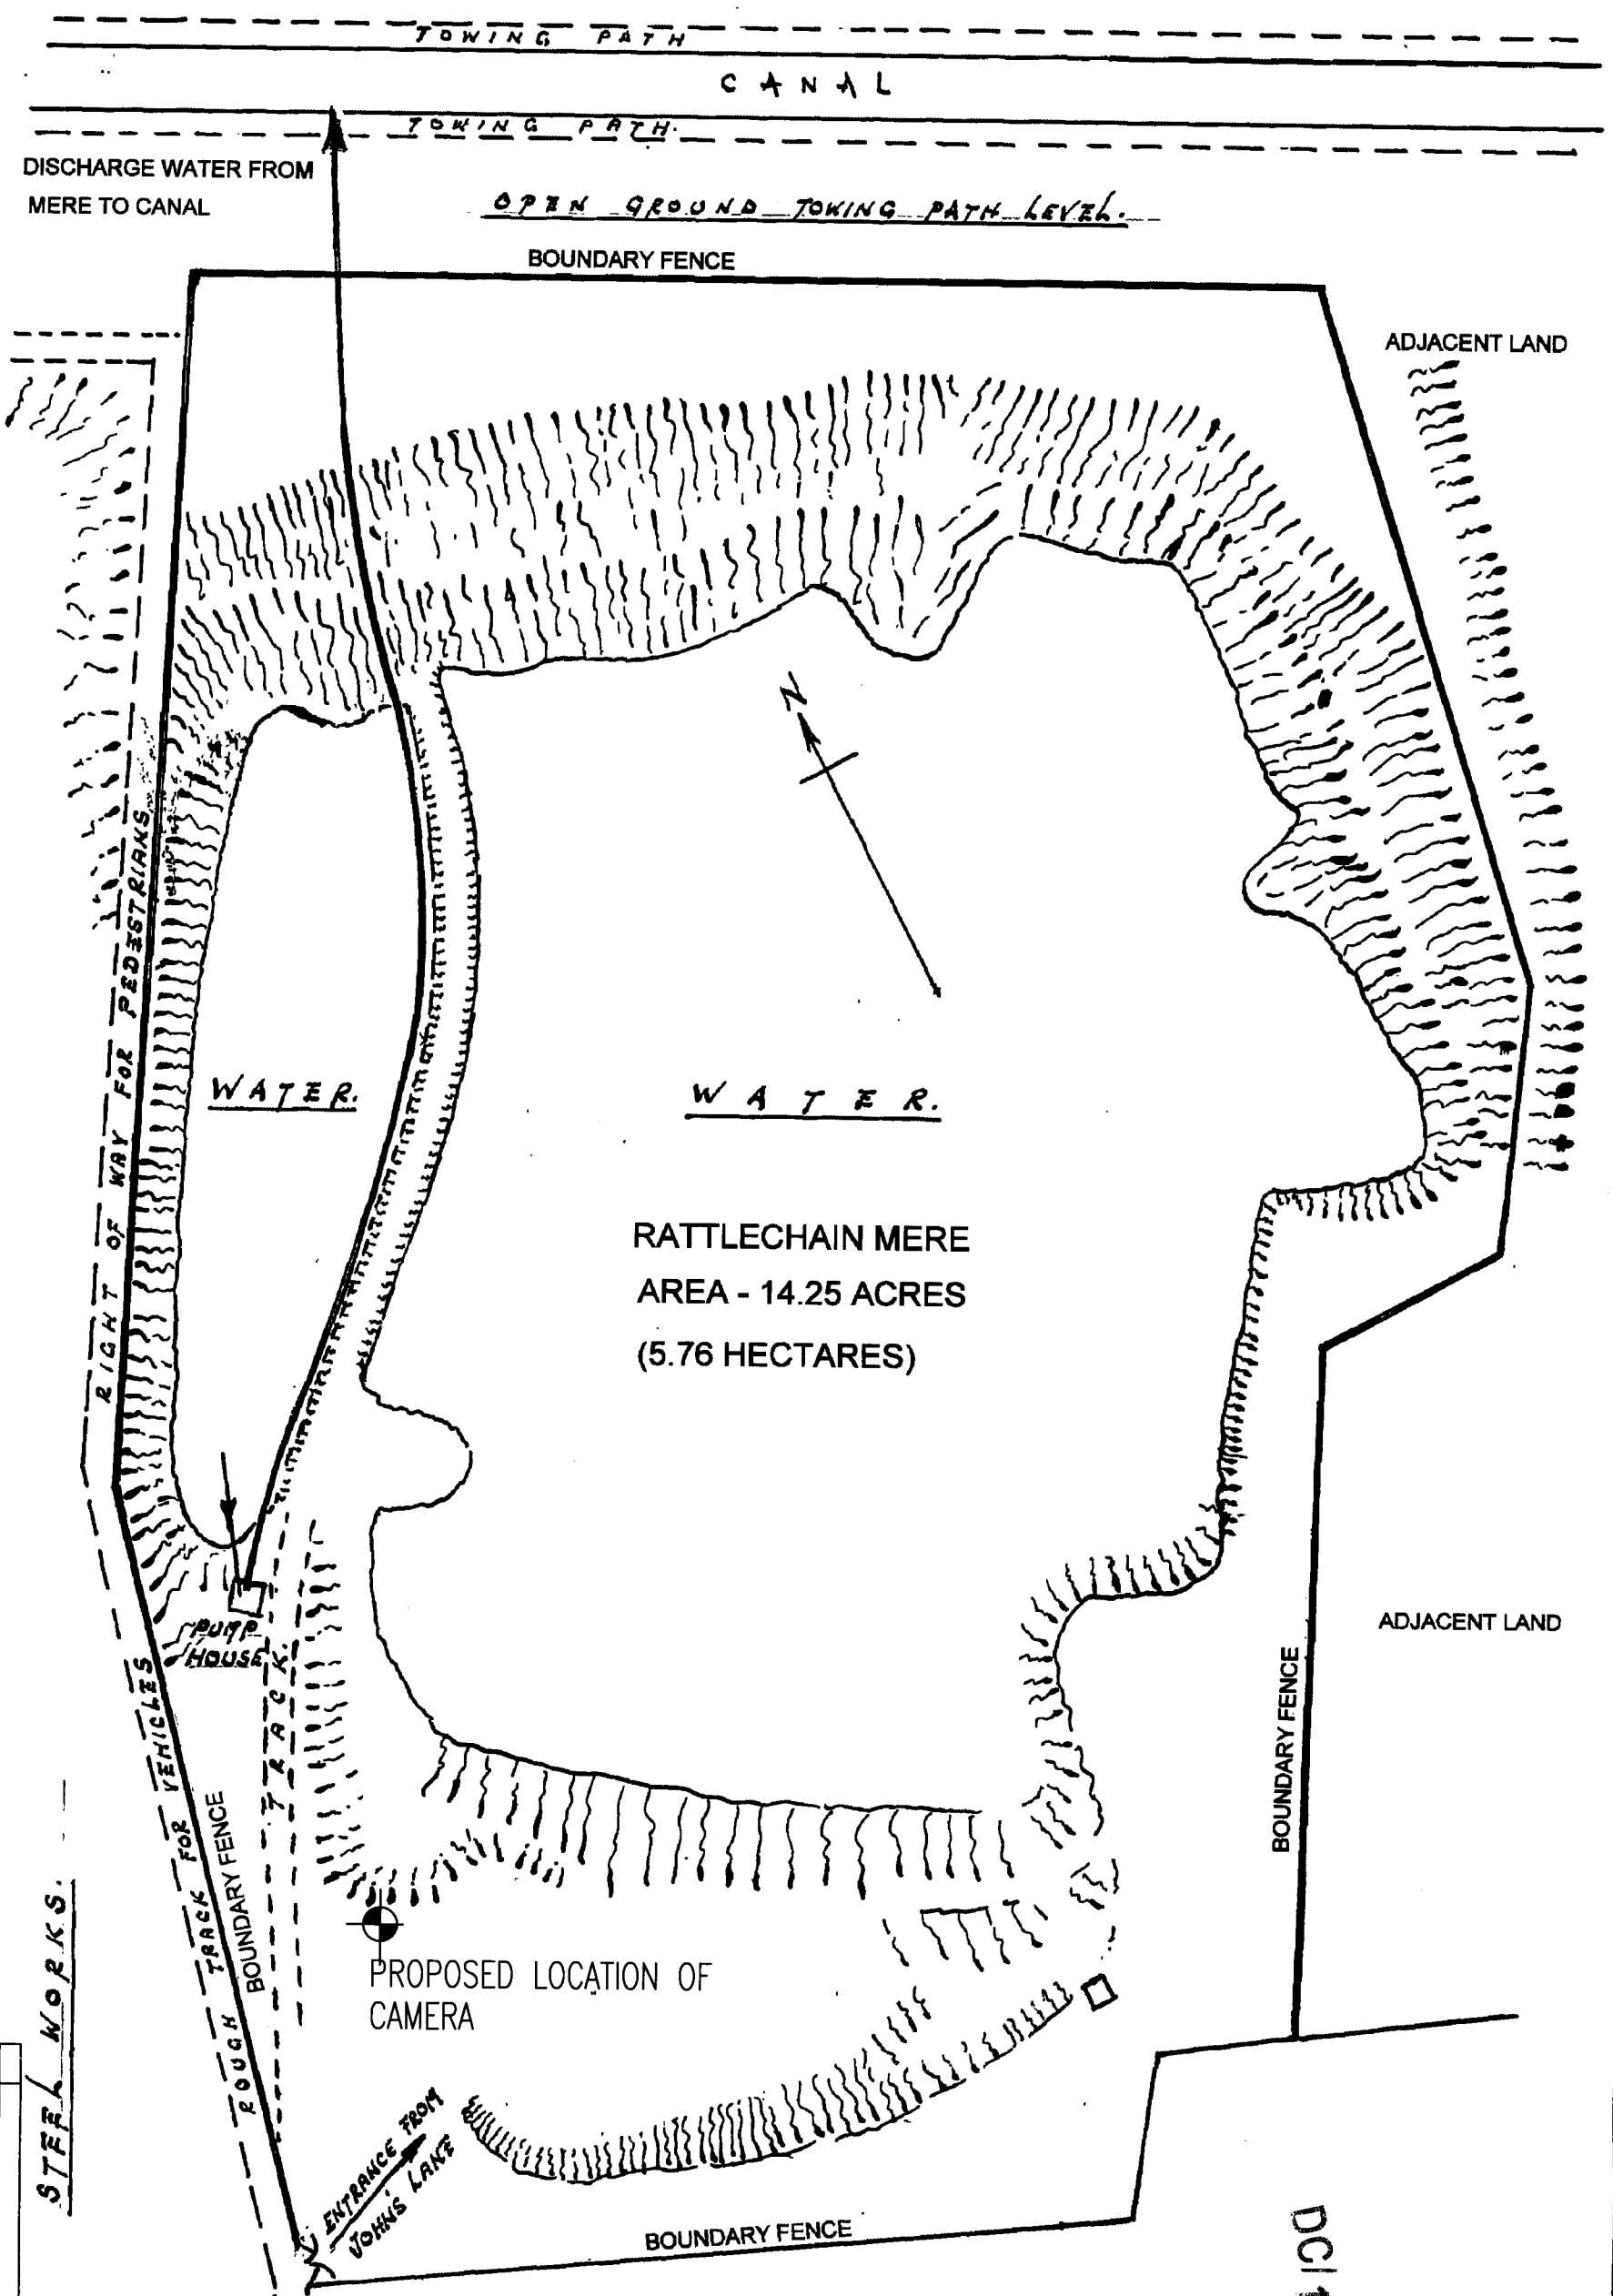

DO NOT SCALE.

RATTLECHAIN MERE  
AREA - 14.25 ACRES  
(5.76 HECTARES)

ADJACENT LAND

ADJACENT LAND

PROPOSED LOCATION OF  
CAMERA

DCI 10 15 18 60

RECEIVED  
19 FEB 2010  
PLANNING DEPARTMENT

ISSUE	AMENDMENTS	BY	DATE	CHECKED/PROPOSED
1:	TRACING			
ORIGINAL DRAWING				

**Rhodia**

REDUNDANT SITE RATTLECHAIN  
CAPITAL PROJECTS GROUP

OLD BURRY

3709